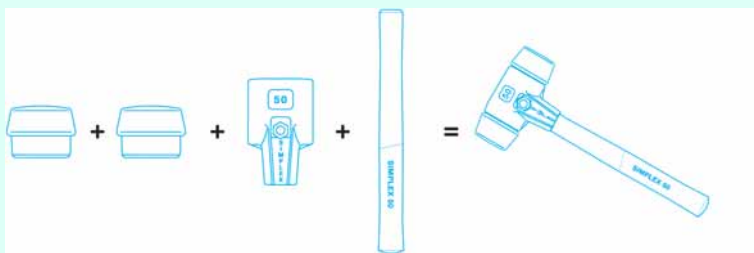

Simplex Mallets - Type C

reinforced housing for no. 9810

Order No.	Size	Head Ø
9810.W131	30	30
9810.W141	40	40
9810.W151	50	50
9810.W161	60	60
9810.W181	80	80

9810

Material

Reinforced Housing (2 parts, Malleable Cast Iron)

Tips

Combinations according to your choice. Please select single parts i.e. 2 inserts + housing + handle = complete mallet

Simplex Mallets - Type C

fibre glass handle

Order No.	Head Ø	↕
9810.W231	30	260
9810.W241	40	267
9810.W251	50	267
9810.W261	60	340
9810.W281	80	400
9810.W282	80	700

9810

Material

Fibre Glass handle

Tips

Combinations according to your choice. Please select single parts i.e. 2 inserts + housing + handle = complete mallet

HAND TOOLS