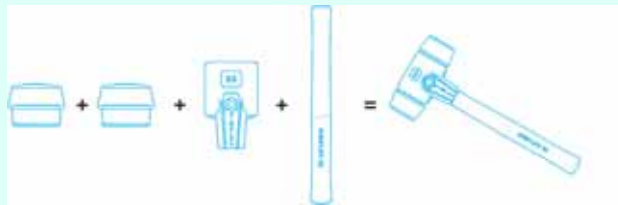

Simplex Mallets - Type C

reinforced housing for no. 9810

Order No.	Size	Head Ø
9810.W131	30	30
9810.W141	40	40
9810.W151	50	50
9810.W161	60	60
9810.W181	80	80

9810

Material

Reinforced Housing (2 parts, Malleable Cast Iron)

Tips

Combinations according to your choice. Please select single parts i.e. 2 inserts + housing + handle = complete mallet

Simplex Mallets - Type C

fibre glass handle

Order No.	Head Ø	↕
9810.W231	30	260
9810.W241	40	267
9810.W251	50	267
9810.W261	60	340
9810.W281	80	400
9810.W282	80	700