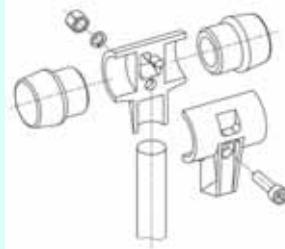

Simplex Mallets - Type C

reinforced housing for no. 9810

Order No.	Size	Head Ø
9810.W131	30	30
9810.W141	40	40
9810.W151	50	50
9810.W161	60	60
9810.W181	80	80

9810

Material

Reinforced Housing (2 parts, Malleable Cast Iron)

Tips

Combinations according to your choice. Please select single parts i.e. 2 inserts + housing + handle = complete mallet

Simplex Mallets - Type C

fibre glass handle

Order No.	Head Ø	↕
9810.W231	30	260
9810.W241	40	267
9810.W251	50	267
9810.W261	60	340
9810.W281	80	400
9810.W282	80	700

9810

Material

Fibre Glass handle

Tips

Combinations according to your choice. Please select single parts i.e. 2 inserts + housing + handle = complete mallet

HAND TOOLS