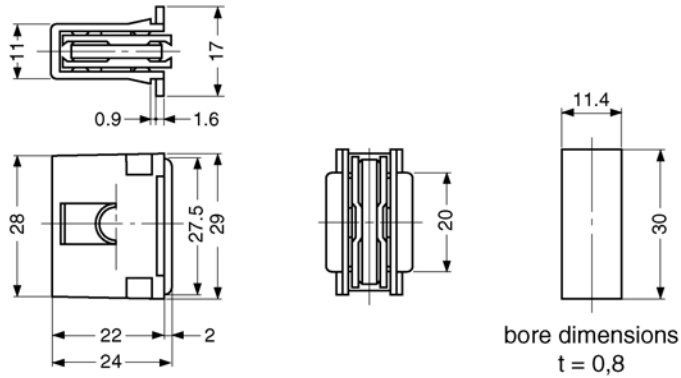

E550

Material
Body: ABS plastic, ivory.
Yoke: steel.

Magnetic Catches

Order No.	Magnetic Force Kgf	g
E550.AC010	3	22

E555

Material
Material: plastic and steel.

Technical Notes
Suitable for doors 1.6 to 2.8mm thick.

Magnetic Catches

Order No.	Magnetic Force Kgf	g
E555.AC010	10,3	35