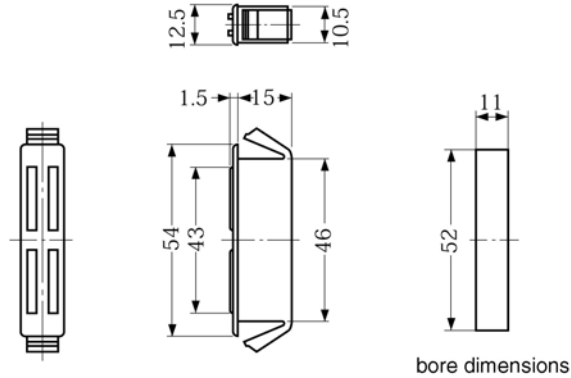

E550

Material
Body: ABS plastic, ivory.
Yoke: steel.

Magnetic Catches

Order No.	Magnetic Force Kgf	g
E550.AC010	3	22

E555

Material
Material: plastic and steel.

Technical Notes
Suitable for doors 1.6 to 2.8mm thick.

Magnetic Catches

Order No.	Magnetic Force Kgf	g
E555.AC010	10,3	35