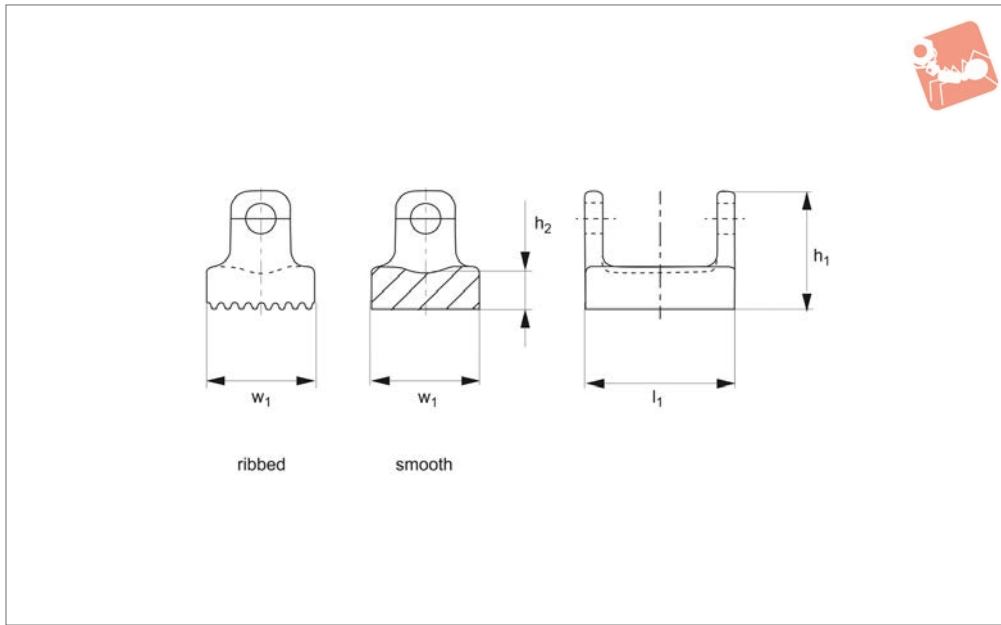

Pressure Pad

for power clamp 10588.W0022 - W0049

Standard Manual Clam-

10588.6

STANDARD MANUAL CLAMPING

Material

Stainless steel.

Technical Notes

Complete with pin.

Order No.	Size	Form	h_1	h_2	l_1	w_1	Weight g
10588.W0701	22	Smooth	14.0	4.5	19	12	11
10588.W0702	30/32	Smooth	19.5	6.0	25	18	28
10588.W0703	40/43	Smooth	24.0	6.5	30	20	47
10588.W0704	49	Smooth	28.0	7.0	36	25	75
10588.W0711	22	Ribbed	14.0	4.5	19	12	10
10558.W0712	30/32	Ribbed	19.5	6.0	25	18	27
10588.W0713	40/43	Ribbed	24.0	6.5	30	20	48
10558.W0714	49	Ribbed	28.0	7.0	36	25	78