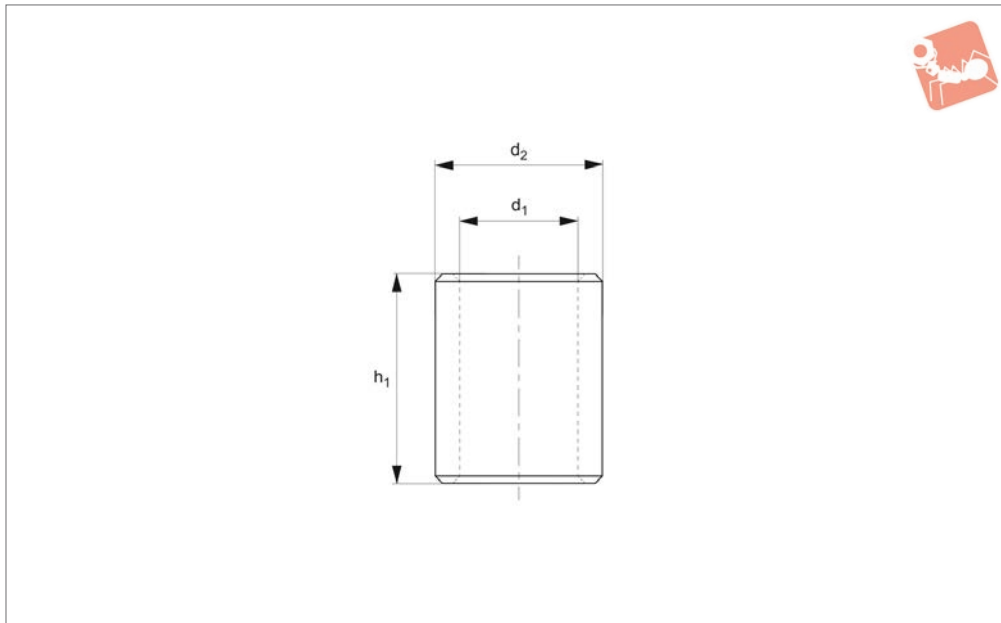

Locating Bush

for single clamping module 12045

Bore Clamping

12048.1

BORE CLAMPING

Material

Steel (SK95), tempered, black oxide finish, precision ground.

single clamping module (see part no. 12045) location on the fixture plate. Can achieve clamping module locating repeatability of up to 0,04mm.

Technical Notes

Can be used to increase the accuracy of

Order No.	h_1	Suitable clamping module 12045	Size	d_1	d_2 tol. h6	Weight g
12048.W0008	11	8	8	6.0	8	2
12048.W0011	15	11	11	8.5	12	7
12048.W0016	22	16	16	12.5	18	22
12048.W0021	28	21	21	16.5	22	35