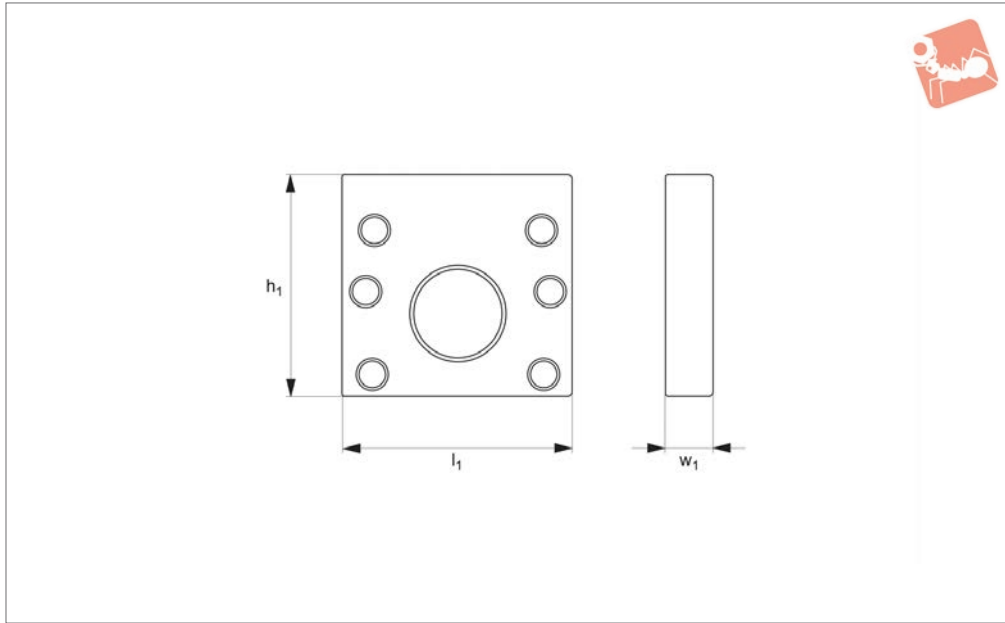

Conversion Plate

ReLock 2 - converts a double to single station vice

Vice Clamping

19759

VICE CLAMPING

Technical Notes

For use on 8-station vice. Converts a double station vice to a single station in conjunction with SnapLock carrier jaws.

Important Notes

Not compatible with 19768 compact 8-vice column.

All dimensions are in inches.

Order No.	Vice size	h_1	l_1	w_1
19759.W0004	4"	4.163	4	0.72
19759.W0006	6"	5.538	6	0.72
19759.W0008	8"	7.093	8	0.97