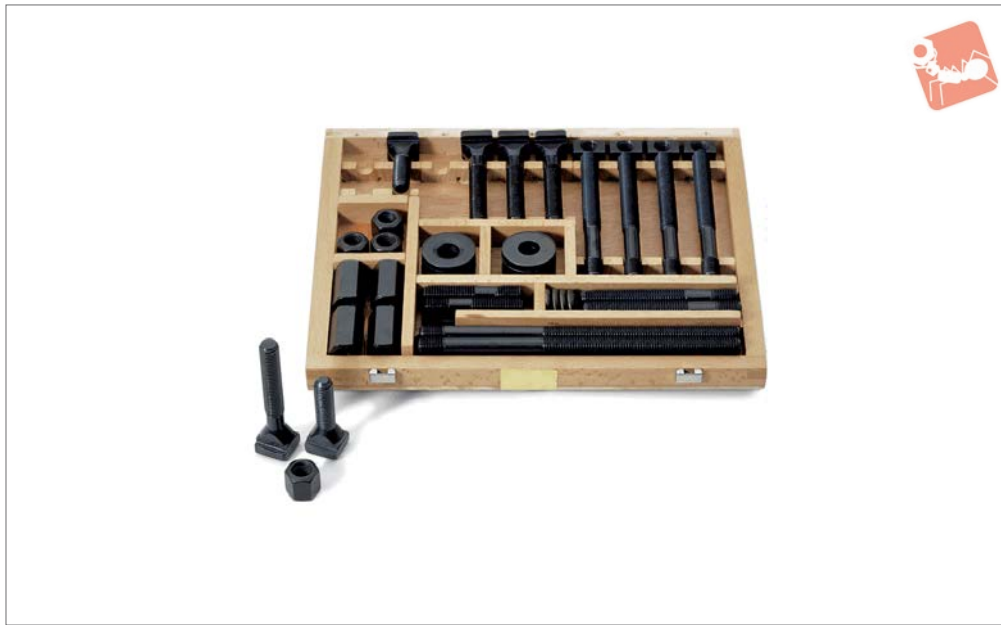

T-Bolt Set in wooden box

Standard Manual Clam-

29000

STANDARD MANUAL CLAMPING

Technical Notes

Set no 29000.W0020 contains extra studs
no. 21100 (2 x 80 mm, 4 x 125 mm) in

place of T-bolts no. 21000.

| Order No. | Thread & Slot size | Box l x w x h | T-Bolts 21000 | Studs 21100 | Weight g |
|-------------|--------------------|---------------|--|--|----------|
| 29000.W0010 | M10x10 | 254x188x32 | 40mm .W0101 x 2pcs 63mm .W0102 x 4pcs 100mm.W0103 x 4pcs | 50mm .W0101 x 4pcs 80mm .W0102 x 4pcs 200mm .W0106 x 4pcs | 2000 |
| 29000.W0012 | M12x12 | 276x234x36 | 50mm .W0101 x 4pcs 80mm .W0102 x 4pcs 200mm .W0106 x 4pcs | 63mm .W0122 x 4pcs 100mm .W0124 x 4pcs 200mm .W0127 x 4pcs | 3200 |
| 29000.W0014 | M12x14 | 278x234x36 | 50mm .W0141 x 2pcs 80mm .W0143 x 4pcs | 63mm .W0122 x 4pcs 100mm .W0124 x 4pcs 125mm .W0125 x 4pcs 200mm .W0127 x 4pcs | 3500 |
| 29000.W0016 | M14x16 | 317x239x44 | 63mm .W0161 x 2pcs 100mm .W0162 x 4pcs | 63mm .W0141 x 4pcs 100mm .W0142 x 4pcs 160mm .W0143 x 4pcs 250mm .W0145 x 4pcs | 5400 |
| 29000.W0017 | M16x16 | 339x294x48 | 63mm .W0165 x 2pcs 100mm .W0167 x 4pcs 160mm .W0168 x 4pcs | 80mm .W0162 x 4pcs 125mm .W0164 x 4pcs 250mm .W0167 x 4pcs | 7400 |
| 29000.W0018 | M16x18 | 339x294x48 | 63mm .W0181 x 2pcs 100mm .W0183 x 4pcs | 80mm .W0162 x 4pcs 125mm .W0164 x 4pcs 160mm .W0165 x 4pcs 250mm .W0167 x 4pcs | 7400 |
| 29000.W0020 | M18x20 | 358x342x56 | - | 80mm .W0181 x 6pcs 125mm .W0182 x 8pcs 200mm .W0184 x 4pcs 315mm .W0186 x 4pcs | 11000 |
| 29000.W0022 | M20x22 | 358x342x56 | 80mm .W0201 x 2pcs 125mm .W0203 x 4pcs | 80mm .W0201 x 4pcs 125mm .W0202 x 4pcs 200mm .W0204 x 4pcs 315mm .W0206 x 4pcs | 13500 |
| 29000.W0028 | M24x28 | 444x409x72 | 100mm .W0281 x 2pcs 160mm .W0283 x 4pcs | 100mm .W0241 x 4pcs 160mm .W0243 x 4pcs 250mm .W0245 x 4pcs 400mm .W0247 x 4pcs | 23600 |