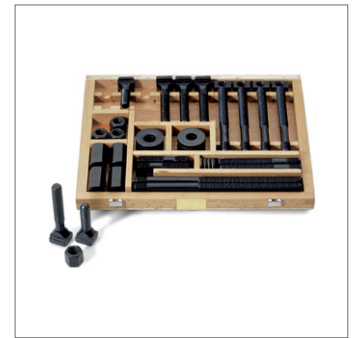

T-Bolt Set in wooden box

Standard Manual Clam-

29000

STANDARD MANUAL CLAMPING

Technical Notes

Set no 29000.W0020 contains extra studs
no. 21100 (2 x 80 mm, 4 x 125 mm) in

place of T-bolts no. 21000.

| Order No. | Thread & Slot size | Box l x w x h | T-Bolts 21000 | Studs 21100 | Weight g |
|-------------|--------------------|---------------|--|--|----------|
| 29000.W0010 | M10x10 | 254x188x32 | 40mm .W0101 x 2pcs 63mm .W0102 x 4pcs 100mm.W0103 x 4pcs | 50mm .W0101 x 4pcs 80mm .W0102 x 4pcs 200mm .W0106 x 4pcs | 2000 |
| 29000.W0012 | M12x12 | 276x234x36 | 50mm .W0101 x 4pcs 80mm .W0102 x 4pcs 200mm .W0106 x 4pcs | 63mm .W0122 x 4pcs 100mm .W0124 x 4pcs 200mm .W0127 x 4pcs | 3200 |
| 29000.W0014 | M12x14 | 278x234x36 | 50mm .W0141 x 2pcs 80mm .W0143 x 4pcs | 63mm .W0122 x 4pcs 100mm .W0124 x 4pcs 125mm .W0125 x 4pcs 200mm .W0127 x 4pcs | 3500 |
| 29000.W0016 | M14x16 | 317x239x44 | 63mm .W0161 x 2pcs 100mm .W0162 x 4pcs | 63mm .W0141 x 4pcs 100mm .W0142 x 4pcs 160mm .W0143 x 4pcs 250mm .W0145 x 4pcs | 5400 |
| 29000.W0017 | M16x16 | 339x294x48 | 63mm .W0165 x 2pcs 100mm .W0167 x 4pcs 160mm .W0168 x 4pcs | 80mm .W0162 x 4pcs 125mm .W0164 x 4pcs 250mm .W0167 x 4pcs | 7400 |
| 29000.W0018 | M16x18 | 339x294x48 | 63mm .W0181 x 2pcs 100mm .W0183 x 4pcs | 80mm .W0162 x 4pcs 125mm .W0164 x 4pcs 160mm .W0165 x 4pcs 250mm .W0167 x 4pcs | 7400 |
| 29000.W0020 | M18x20 | 358x342x56 | - | 80mm .W0181 x 6pcs 125mm .W0182 x 8pcs 200mm .W0184 x 4pcs 315mm .W0186 x 4pcs | 11000 |
| 29000.W0022 | M20x22 | 358x342x56 | 80mm .W0201 x 2pcs 125mm .W0203 x 4pcs | 80mm .W0201 x 4pcs 125mm .W0202 x 4pcs 200mm .W0204 x 4pcs 315mm .W0206 x 4pcs | 13500 |
| 29000.W0028 | M24x28 | 444x409x72 | 100mm .W0281 x 2pcs 160mm .W0283 x 4pcs | 100mm .W0241 x 4pcs 160mm .W0243 x 4pcs 250mm .W0245 x 4pcs 400mm .W0247 x 4pcs | 23600 |