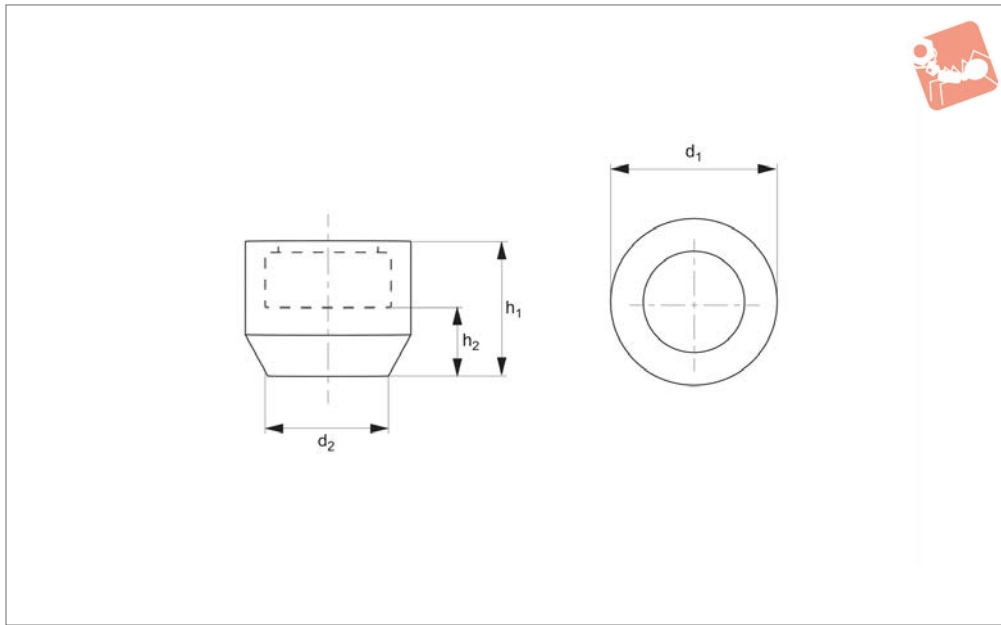

Rubber Caps for clamping screws

Toggle Clamp Accessories

45120

TOGGLE CLAMP ACCESSORIES

Material

Oil-resistant neoprene, hardness 70 Shore A.

Technical Notes

Prevents damage to delicate components. Suitable for clamping screws nos. 45018,

45020.W0001- .W0008, 45060.W0000- .W0007 and 45100.

Order No.	Size	d₁	h₁	d₂	h₂	Weight g
45120.W0000	M 4	11.0	8.5	7	4.2	1
45120.W0001	M 5	12.5	10.0	8	5.0	1
45120.W0002	M 6	15.0	12.0	10	6.0	2
45120.W0003	M 8	19.0	15.0	13	7.5	4
45120.W0005	M10	22.0	17.5	15	8.5	5
45120.W0006	M12	25.0	20.0	19	9.5	8
45120.W0007	M12	26.0	20.0	18	9.5	9
45120.W0009	M16	33.0	27.0	24	14.0	19