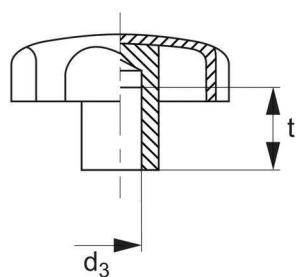

Star Grips

female, stainless steel

70160

smooth blind hole

threaded blind hole

Material

Grip: sheet drawn stainless (AISI 304) dull blasted.

Hub: stainless steel (AISI 304), butt-welded.

Order No.	Finish	d_1	d_2	d_3 H7	d_4	h_1	h_2	t min	 g
70160.W0240	Smooth, Blind	40	-	8	14	25	12,5	15	29
70160.W0250	Smooth, Blind	50	-	10	18	32	17,5	18	67
70160.W0260	Smooth, Blind	60	-	12	20	40	21,0	22	110
70160.W0440	Threaded, Blind	40	M 8	-	14	25	12,5	15	37
70160.W0450	Threaded, Blind	50	M10	-	18	32	17,5	18	69
70160.W0460	Threaded, Blind	60	M12	-	20	40	21,0	22	112