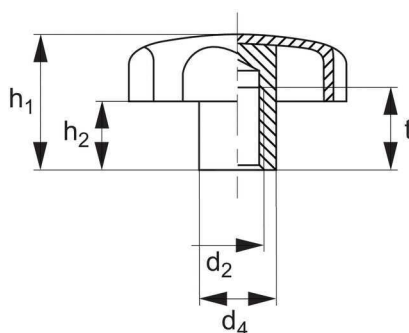

Star Grips

female, stainless steel

70160

smooth blind hole

threaded blind hole

Material

Grip: sheet drawn stainless (AISI 304) dull blasted.

Hub: stainless steel (AISI 304), butt-welded.

Order No.	Finish	d_1	d_2	d_3 H7	d_4	h_1	h_2	t min	 g
70160.W0240	Smooth, Blind	40	-	8	14	25	12,5	15	29
70160.W0250	Smooth, Blind	50	-	10	18	32	17,5	18	67
70160.W0260	Smooth, Blind	60	-	12	20	40	21,0	22	110
70160.W0440	Threaded, Blind	40	M 8	-	14	25	12,5	15	37
70160.W0450	Threaded, Blind	50	M10	-	18	32	17,5	18	69
70160.W0460	Threaded, Blind	60	M12	-	20	40	21,0	22	112