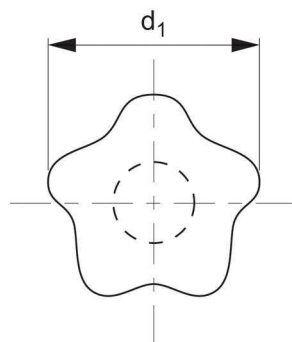

Star Grips

female, stainless steel

70160

smooth blind hole

threaded blind hole

Material

Grip: sheet drawn stainless (AISI 304) dull blasted.

Hub: stainless steel (AISI 304), butt-welded.

Order No.	Finish	d_1	d_2	d_3 H7	d_4	h_1	h_2	t min	 g
70160.W0240	Smooth, Blind	40	-	8	14	25	12,5	15	29
70160.W0250	Smooth, Blind	50	-	10	18	32	17,5	18	67
70160.W0260	Smooth, Blind	60	-	12	20	40	21,0	22	110
70160.W0440	Threaded, Blind	40	M 8	-	14	25	12,5	15	37
70160.W0450	Threaded, Blind	50	M10	-	18	32	17,5	18	69
70160.W0460	Threaded, Blind	60	M12	-	20	40	21,0	22	112