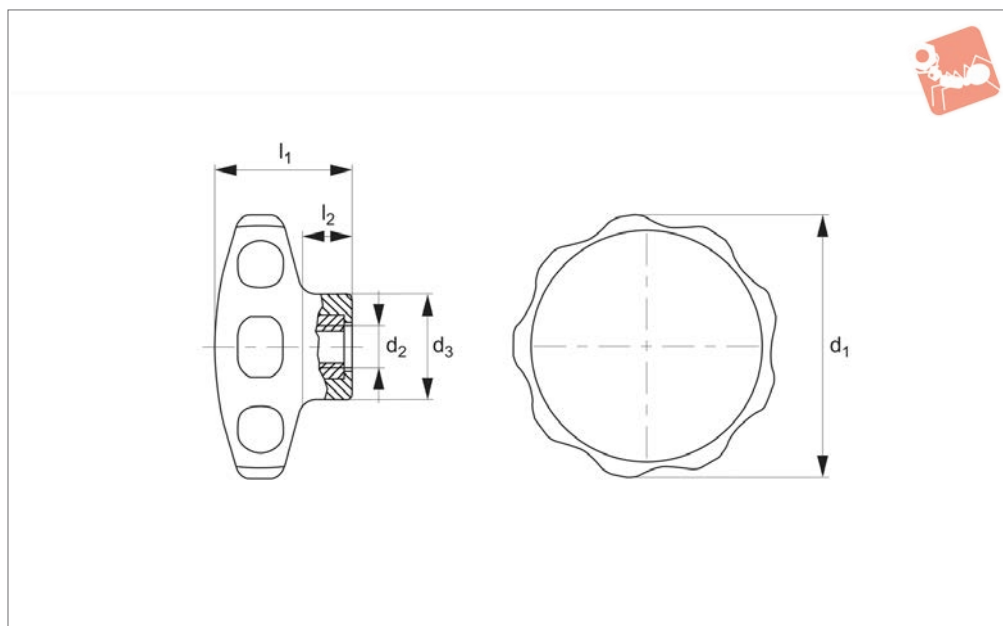

Star Grips

with stainless steel bush

Grips

70600

GRIPS

Material

Grip: thermoplast (PA 6) Black RAL 9005.
Cap: thermoplast (PA 6)
Black RAL 9005, White RAL 9019, Yellow
RAL 1016, Orange RAL 2004, Blue RAL

5015.
Threaded bush: stainless steel.

Technical Notes

Temperature range - 30°C to + 80°C.

Special types e.g, differing threads
available on request, subject to minimum
quantity.

Order No.	Colour	d ₁	d ₂	d ₃	l ₁	l ₂	Weight g
70600.W0030	Black	30	M 4	14.0	19	7	5.3
70600.W0031	White	30	M 4	14.0	19	7	5.3
70600.W0032	Orange	30	M 4	14.0	19	7	5.3
70600.W0033	Yellow	30	M 4	14.0	19	7	5.3
70600.W0034	Blue	30	M 4	14.0	19	7	5.3
70600.W0035	Black	30	M 5	14.0	19	7	5.7
70600.W0036	White	30	M 5	14.0	19	7	5.7
70600.W0037	Orange	30	M 5	14.0	19	7	5.7
70600.W0038	Yellow	30	M 5	14.0	19	7	5.7
70600.W0039	Blue	30	M 5	14.0	19	7	5.7
70600.W0040	Black	40	M 5	16.5	22	9	8.2
70600.W0041	White	40	M 5	16.5	22	9	8.2
70600.W0042	Orange	40	M 5	16.5	22	9	8.2
70600.W0043	Yellow	40	M 5	16.5	22	9	8.2
70600.W0044	Blue	40	M 5	16.5	22	9	8.2
70600.W0045	Black	40	M 6	16.5	22	9	9.5
70600.W0046	White	40	M 6	16.5	22	9	9.5
70600.W0047	Orange	40	M 6	16.5	22	9	9.5
70600.W0048	Yellow	40	M 6	16.5	22	9	9.5
70600.W0049	Blue	40	M 6	16.5	22	9	9.5
70600.W0050	Black	50	M 6	22.0	26	10	16.0
70600.W0051	White	50	M 6	22.0	26	10	16.0
70600.W0052	Orange	50	M 6	22.0	26	10	16.0
70600.W0053	Yellow	50	M 6	22.0	26	10	16.0
70600.W0054	Blue	50	M 6	22.0	26	10	16.0
70600.W0055	Black	50	M 8	22.0	26	10	19.0
70600.W0056	White	50	M 8	22.0	26	10	19.0
70600.W0057	Orange	50	M 8	22.0	26	10	19.0
70600.W0058	Yellow	50	M 8	22.0	26	10	19.0
70600.W0059	Blue	50	M 8	22.0	26	10	19.0
70600.W0060	Black	62	M 8	22.0	35	13	19.0
70600.W0061	White	62	M 8	22.0	35	13	19.0
70600.W0062	Orange	62	M 8	22.0	35	13	19.0