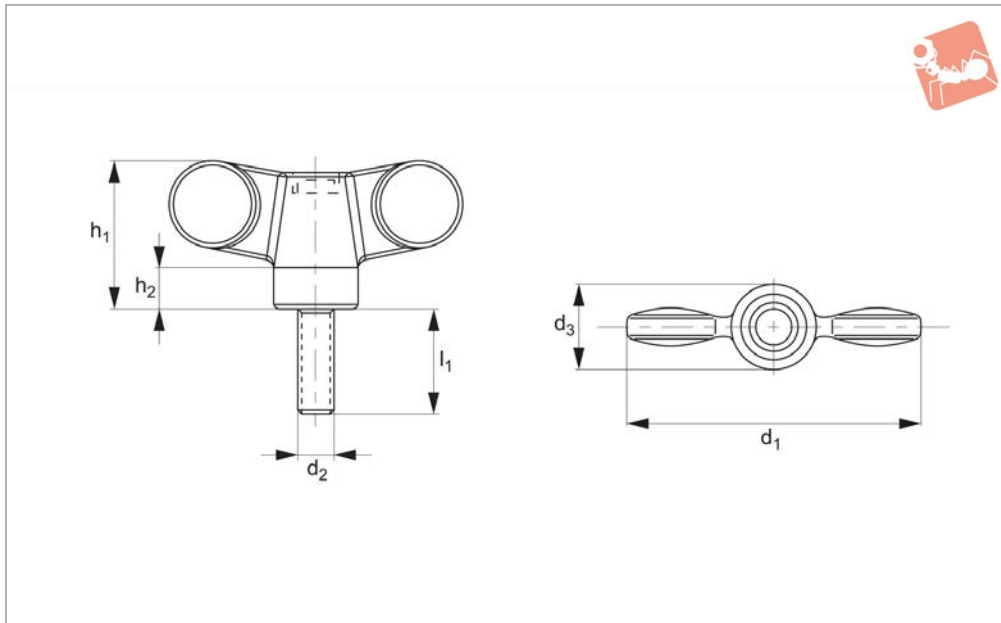

Wing Nut - Stainless Steel plastic, with grub screw and colour insert

Grips

72300

GRIPS

Material

Thermoplastic black, with stainless steel thread.

Plastic insert: black RAL9005, red

RAL3000, blue RAL5019.

subject to minimum quantity.

Tips

Other colour inserts available on request,

Order No.	Insert colour	d ₁	d ₂	d ₃	h ₁	h ₂	l ₁	Weight g
72300.W0054	Black	55	M 8	16	28	8	20	24
72300.W0055	Black	55	M 8	16	28	8	30	25
72300.W0077	Black	70	M10	20	36	10	30	43
72300.W0154	Red	55	M 8	16	28	8	20	24
72300.W0155	Red	55	M 8	16	28	8	30	25
72300.W0177	Red	70	M10	20	36	10	30	43
72300.W0254	Blue	55	M 8	16	28	8	20	24
72300.W0255	Blue	55	M 8	16	28	8	30	25
72300.W0277	Blue	70	M10	20	36	10	30	43