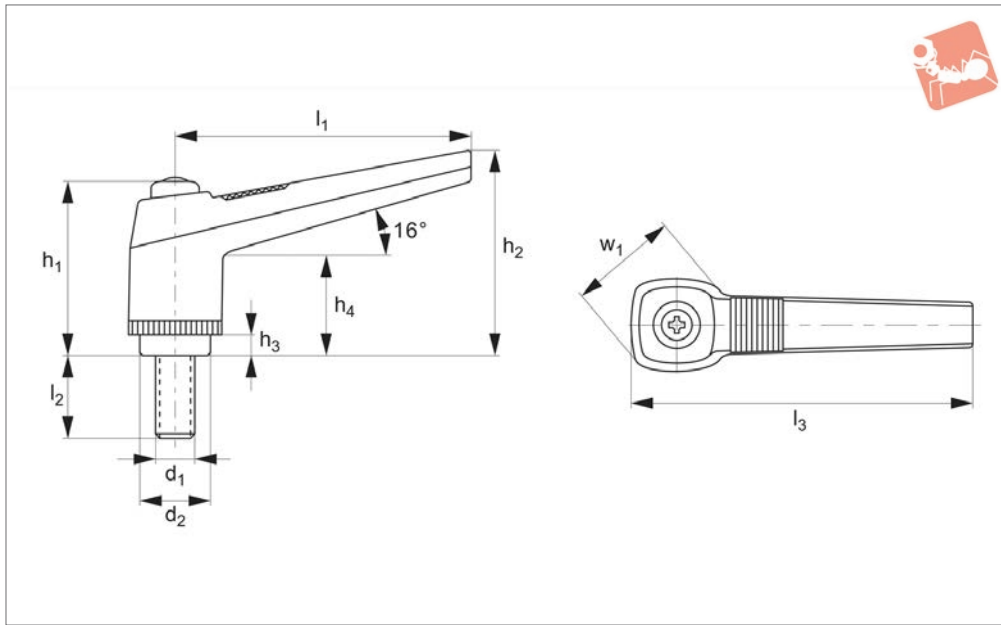

Adjustable Clamping Levers

stainless steel thread - grub screw

Clamping Levers

74840

CLAMPING LEVERS

Material

Black, matt thermoplastic with stainless steel thread AISI 303 (1.4305).

Technical Notes

Special colours available on request, subject to minimum order quantity.

Order No.	l_1	d_1	l_2	d_2	h_1	h_2	h_3	h_4	l_3	w_1	Weight g
74840.W0420	42	M 6	20	12	29	32	3	17	50	19	15
74840.W0430	42	M 6	30	12	29	32	3	17	50	19	16
74840.W0620	63	M 8	20	15	39	43	4	21	73	25	33
74840.W0625	63	M 8	25	15	39	43	4	21	73	25	34
74840.W0630	63	M 8	30	15	39	43	4	21	73	25	36
74840.W0825	80	M10	25	19	48	54	6	27	92	30	58
74840.W0830	80	M10	30	19	48	54	6	27	92	30	61