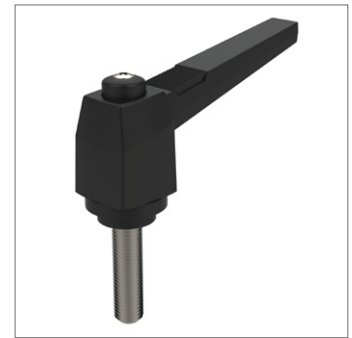

Adjustable Clamping Levers

stainless steel thread - grub screw

Clamping Levers

74840

CLAMPING LEVERS

Material

Black, matt thermoplastic with stainless steel thread AISI 303 (1.4305).

Technical Notes

Special colours available on request, subject to minimum order quantity.

Order No.	l_1	d_1	l_2	d_2	h_1	h_2	h_3	h_4	l_3	w_1	Weight g
74840.W0420	42	M 6	20	12	29	32	3	17	50	19	15
74840.W0430	42	M 6	30	12	29	32	3	17	50	19	16
74840.W0620	63	M 8	20	15	39	43	4	21	73	25	33
74840.W0625	63	M 8	25	15	39	43	4	21	73	25	34
74840.W0630	63	M 8	30	15	39	43	4	21	73	25	36
74840.W0825	80	M10	25	19	48	54	6	27	92	30	58
74840.W0830	80	M10	30	19	48	54	6	27	92	30	61