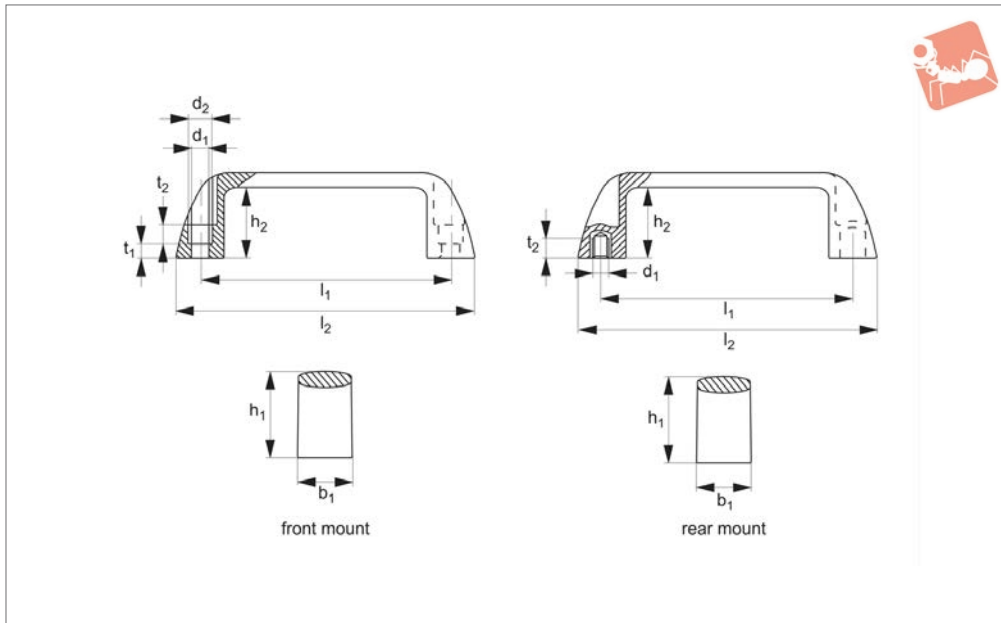

Plastic Pull Handles through hole or threaded bush

79150

PULL HANDLES

Material

Thermoplastic, black, matt, glass fibre reinforced.

Threaded bush: brass.

Technical Notes

Other colours on request: red, orange,

white & grey - subject to minimum quantity.

| Order No. | Type | l_1 | l_2 | b_1 | d_2 | h_1 | h_2 | t_1 | t_2 | $\varnothing d_1$ | Weight g |
|-------------|-------------|-------|-------|-------|-------|-------|-------|-------|-------|-------------------|----------|
| 79150.W0010 | Front Mount | 93.5 | 112 | 21 | Ø10,5 | 36 | 30 | 6 | 7 | 6.5 | 26 |
| 79150.W0011 | Front Mount | 117.0 | 139 | 26 | Ø10,5 | 41 | 34 | 6 | 9 | 6.5 | 41 |
| 79150.W0012 | Front Mount | 117.0 | 139 | 26 | Ø13,0 | 41 | 34 | 6 | 9 | 8.5 | 40 |
| 79150.W0013 | Front Mount | 132.0 | 156 | 27 | Ø10,5 | 45 | 37 | 9 | 7 | 6.5 | 56 |
| 79150.W0014 | Front Mount | 132.0 | 156 | 27 | Ø13,0 | 45 | 37 | 7 | 9 | 8.5 | 54 |
| 79150.W0018 | Front Mount | 179.0 | 204 | 28 | Ø13,0 | 50 | 42 | 8 | 9 | 8.5 | 72 |
| 79150.W0509 | Rear Mount | 93.5 | 112 | 21 | - | 36 | 30 | - | 9 | M 5 | 33 |
| 79150.W0510 | Rear Mount | 93.5 | 112 | 21 | - | 36 | 30 | - | 9 | M 6 | 33 |
| 79150.W0511 | Rear Mount | 117.0 | 139 | 26 | - | 41 | 34 | - | 9 | M 6 | 47 |
| 79150.W0512 | Rear Mount | 117.0 | 139 | 26 | - | 41 | 34 | - | 9 | M 8 | 49 |
| 79150.W0513 | Rear Mount | 132.0 | 156 | 27 | - | 45 | 37 | - | 9 | M 6 | 62 |
| 79150.W0514 | Rear Mount | 132.0 | 156 | 27 | - | 45 | 37 | - | 9 | M 8 | 64 |
| 79150.W0518 | Rear Mount | 179.0 | 204 | 28 | - | 50 | 42 | - | 9 | M 8 | 82 |