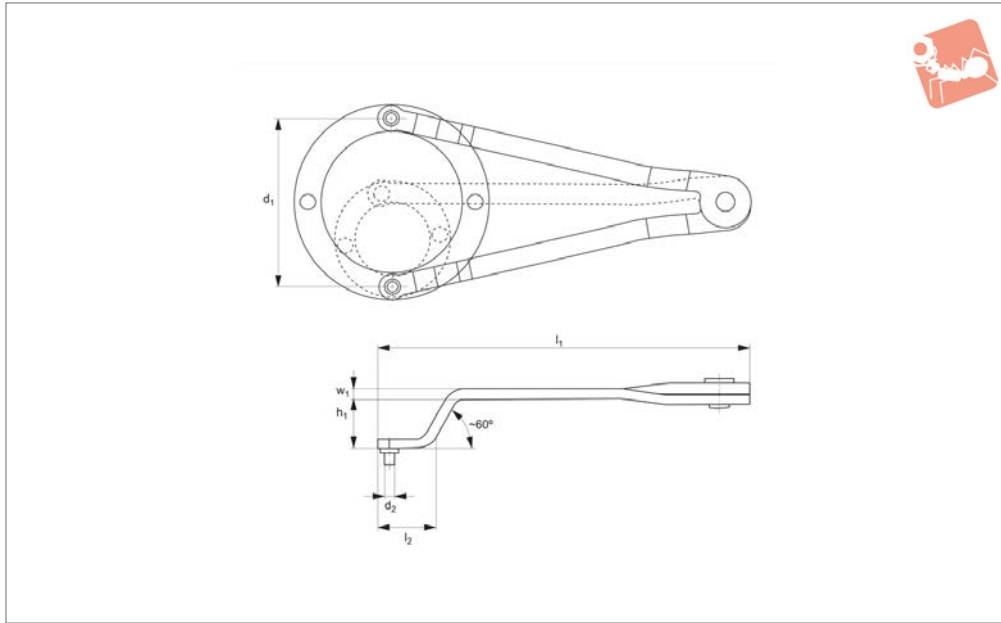

Adjustable Pin Face Spanner - Off set with welded pins

94002

Material

Special steel, hardened and blued.

Order No.	d ₁ for nut Ø	d ₂ -0.1mm tol. h12	h ₁	l ₁	l ₂	w ₁	Weight g
94002.W0061	11-60	3	20	153	24	4	120
94002.W0062	11-60	4	20	153	24	4	120
94002.W0101	14-90	5	27	205	31	6	310
94002.W0102	14-90	6	27	205	31	6	310