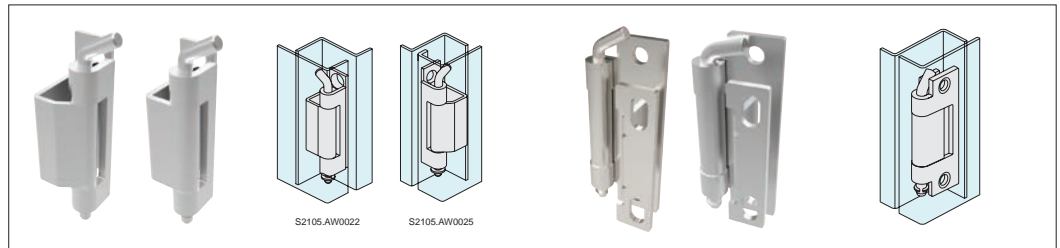

Surface Mount - Leaf Hinges

screw mount - stainless steel

Hinges

S0732

HINGES

Material

Hinge and pin: electrolytic stainless steel.

Technical Notes

Opening angle 180°.

Order No.	h_1	l_1	l_2	w_1	w_2	F_x N	F_y N	d_1	d_2
S0732.AW0050	2	50.8	30	32	20	520	800	4.5	7.5

Concealed hinges

For added security or a sleek enclosure design, concealed hinges offer the solution with mounting discreetly hidden away from view to avoid tampering.

Concealed pivot hinges

End mount concealed pivot hinges

Door removal hinges

Door removal or lift-off hinges simplify removal of covers and panels to ease access for maintenance and repair, available in a selection of materials.