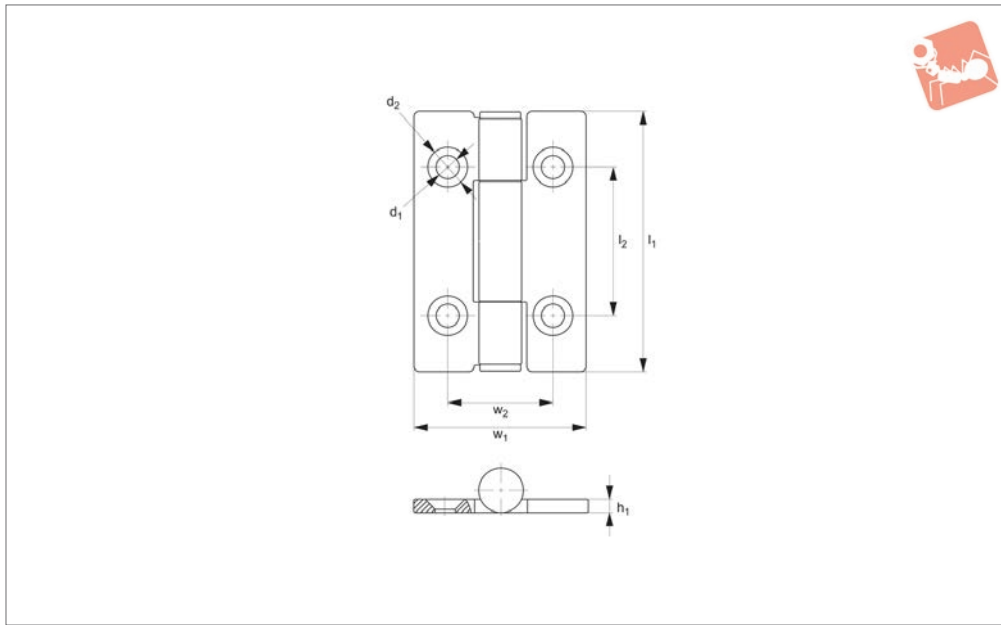

Surface Mount - Leaf Hinges

screw mount - stainless steel

Hinges

S0732

HINGES

Material

Hinge and pin: electrolytic stainless steel.

Technical Notes

Opening angle 180°.

Order No.	h_1	l_1	l_2	w_1	w_2	F_x N	F_y N	d_1	d_2
S0732.AW0050	2	50.8	30	32	20	520	800	4.5	7.5

Concealed hinges

For added security or a sleek enclosure design, concealed hinges offer the solution with mounting discreetly hidden away from view to avoid tampering.