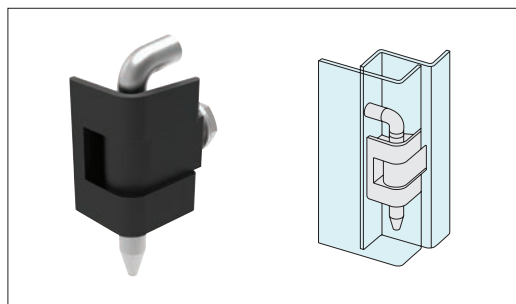

Wixroyd have a diverse range of hinges to suit most industrial applications in a wide range of materials and finishes.

Throughout our catalogue we refer to parts as being of a "Left" or "Right" type or hand. Which type you need, is most easily explained as follows;

Oriente your application so that when opened the door/panel comes towards you. With this orientation in mind, look to see on which side of the door/panel the hinges are mounted?

If the hinges are on the left side of the door/panel then you require "Left" type products. If the hinges are on the right side of the door/panel then you require "Right" type products.

The illustration on the right clearly indicates the layout and orientation of the door where a "left" or "right" product is used.

**Left or right type:
Which do you need?**

Hinges

External or surface mount hinges have a wide range of application on electrical panels, sheet metal enclosures, generators and heating and venting applications.

External hinges

Surface mount hinges

Corner hinges

Flush mount hinges

Surface mount hinges

HINGES

ov-WS0050-A-T-WS2300-A-TH1200-wide-range-of-solutions-b-rnh - Updated - 01-11-2022