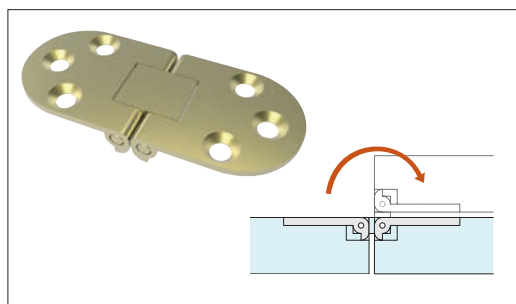

Wixroyd have a diverse range of hinges to suit most industrial applications in a wide range of materials and finishes.

Throughout our catalogue we refer to parts as being of a "Left" or "Right" type or hand. Which type you need, is most easily explained as follows;

Oriente your application so that when opened the door/panel comes towards you. With this orientation in mind, look to see on which side of the door/panel the hinges are mounted?

If the hinges are on the left side of the door/panel then you require "Left" type products. If the hinges are on the right side of the door/panel then you require "Right" type products.

The illustration on the right clearly indicates the layout and orientation of the door where a "left" or "right" product is used.

**Left or right type:
Which do you need?**

Hinges

External or surface mount hinges have a wide range of application on electrical panels, sheet metal enclosures, generators and heating and venting applications.

External hinges

Surface mount hinges

Corner hinges

Flush mount hinges

Surface mount hinges

HINGES

ov-WS0050-A-T-WS2300-A-TH1200-wide-range-of-solutions-b-rnh - Updated - 01-11-2022