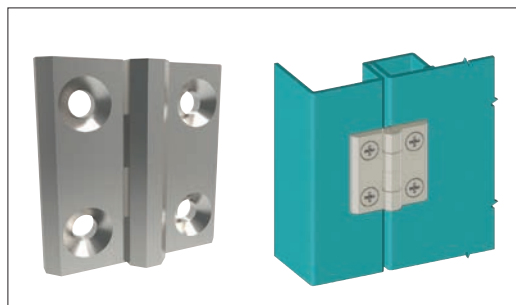

Wixroyd have a diverse range of hinges to suit most industrial applications in a wide range of materials and finishes.

Throughout our catalogue we refer to parts as being of a "Left" or "Right" type or hand. Which type you need, is most easily explained as follows;

Oriente your application so that when opened the door/panel comes towards you. With this orientation in mind, look to see on which side of the door/panel the hinges are mounted?

If the hinges are on the left side of the door/panel then you require "Left" type products. If the hinges are on the right side of the door/panel then you require "Right" type products.

The illustration on the right clearly indicates the layout and orientation of the door where a "left" or "right" product is used.

**Left or right type:
Which do you need?**

Hinges

External or surface mount hinges have a wide range of application on electrical panels, sheet metal enclosures, generators and heating and venting applications.

External hinges

Surface mount hinges

Corner hinges

Flush mount hinges

Surface mount hinges

HINGES

ov-WS0050-A-T-WS2300-A-TH1200-wide-range-of-solutions-b-rnh - Updated - 01-11-2022