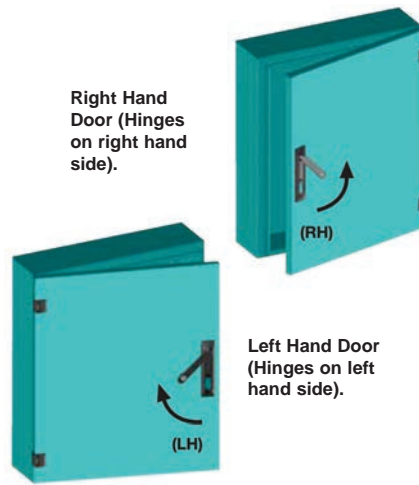

**Left or right type:
Which do you need?**

Hinges

External or surface mount hinges have a wide range of application on electrical panels, sheet metal enclosures, generators and heating and venting applications.

External hinges