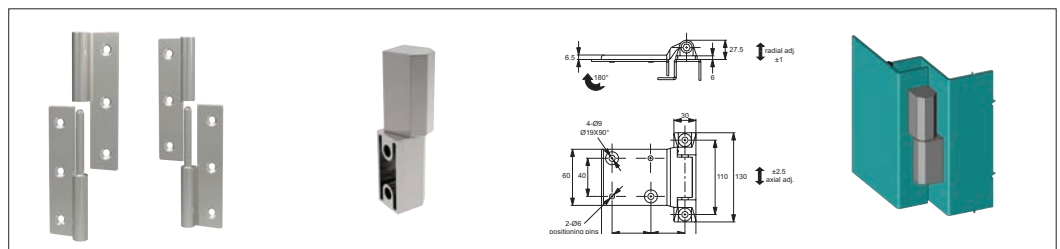

Surface Mount - Leaf Hinges

screw mount - stainless steel

Hinges

S0732

HINGES

Material

Hinge and pin: electrolytic stainless steel.

Technical Notes

Opening angle 180°.

Order No.	h_1	l_1	l_2	w_1	w_2	F_x N	F_y N	d_1	d_2
S0732.AW0050	2	50.8	30	32	20	520	800	4.5	7.5

Concealed hinges

For added security or a sleek enclosure design, concealed hinges offer the solution with mounting discreetly hidden away from view to avoid tampering.

Concealed pivot hinges

End mount concealed pivot hinges

Door removal hinges

Door removal or lift-off hinges simplify removal of covers and panels to ease access for maintenance and repair, available in a selection of materials.

Lift off hinges

Torque and positioning hinges

Torque and positioning hinges offer positive location of panels, screens and displays using constant friction for a firm hold.

Constant torque hinges

Detent positioning hinges