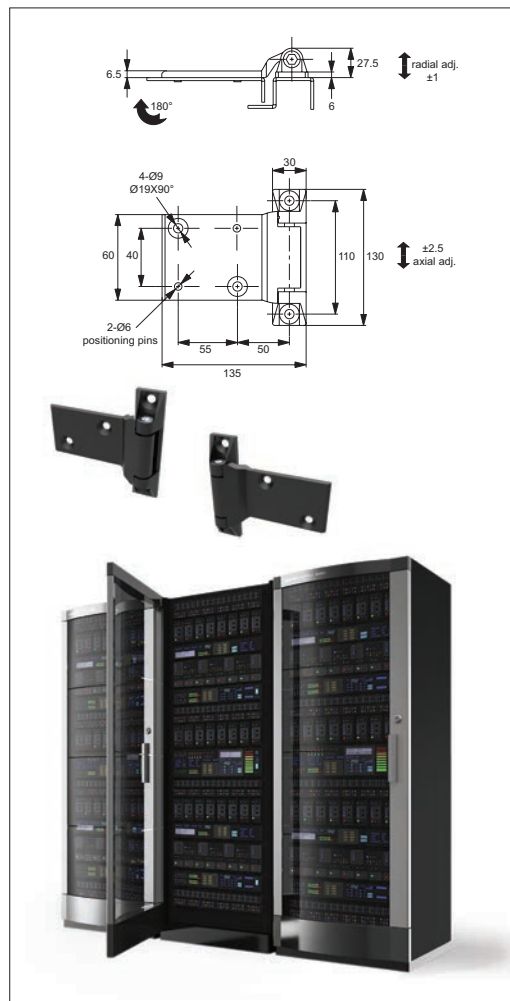

Lift off hinges

Torque and positioning hinges

Torque and positioning hinges offer positive location of panels, screens and displays using constant friction for a firm hold.

Constant torque hinges

Detent positioning hinges

The illustration on the right clearly indicates the layout and orientation of the door where a "left" or "right" product is used.

**Left or right type:
Which do you need?**

Hinges

External or surface mount hinges have a wide range of application on electrical panels, sheet metal enclosures, generators and heating and venting applications.

External hinges

Surface mount hinges

Corner hinges

Flush mount hinges

Surface mount hinges

HINGES

ov-WS0050-A-T-WS2300-A-TH1200-wide-range-of-solutions-b-rnh - Updated - 01-11-2022