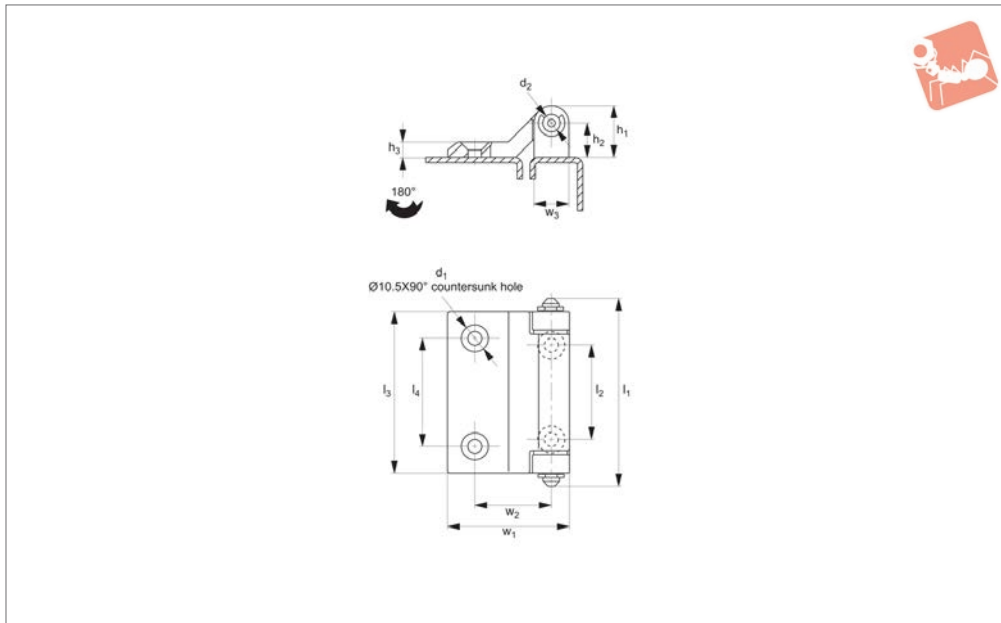

Off-Set Mount Hinge

bolt-on - zinc

Hinges

S2030

HINGES

Material

Body: die cast zinc, black powder coated.
Pin: steel, nickel plated.

Technical Notes

Opening angle 180°. Mount via M5 screw
(not supplied).

Order No.	Finish	h_1	h_2	h_3	l_1	l_2	l_3	l_4	w_1	w_2	w_3	F_x N	F_y N	d_1	d_2
S2030.AW0030	Black Coated	18	13	6	70	35	60	40	45	28.7	13	55	75	5.5	6.5

Mounting example

In the example, mounting option ②, a nut with a countersunk screw, is used to mount the hinge onto the enclosure body.