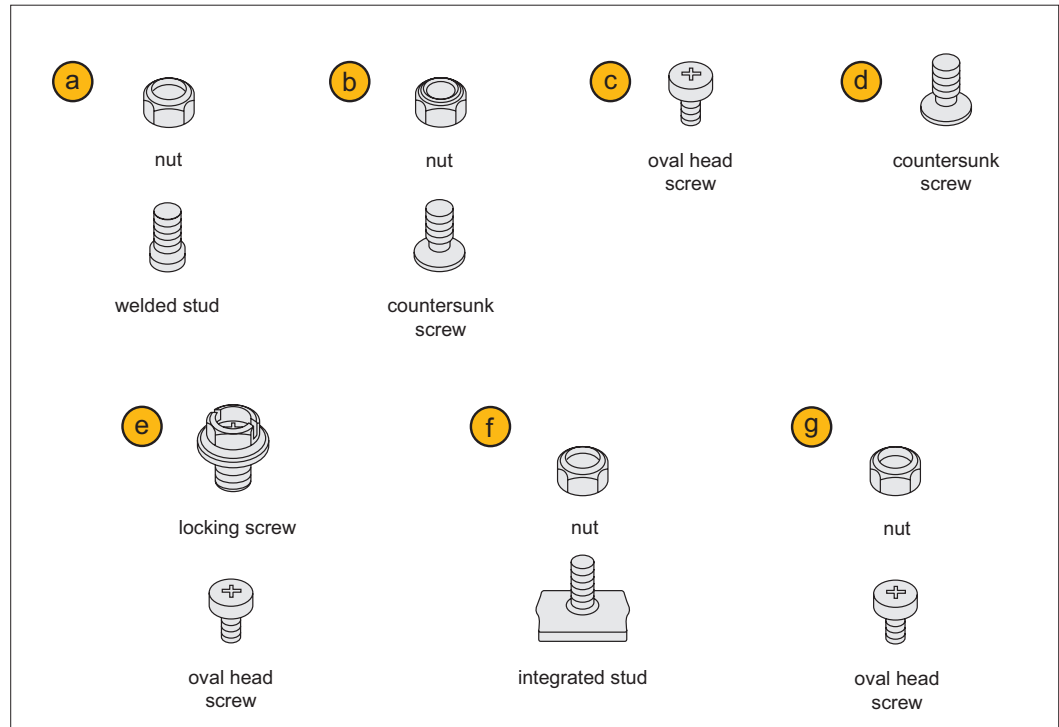

Off-Set Mount Hinge

bolt-on - zinc

Hinges

S2030

HINGES

Material

Body: die cast zinc, black powder coated.
Pin: steel, nickel plated.

Technical Notes

Opening angle 180°. Mount via M5 screw
(not supplied).

Order No.	Finish	h_1	h_2	h_3	l_1	l_2	l_3	l_4	w_1	w_2	w_3	F_x N	F_y N	d_1	d_2
S2030.AW0030	Black Coated	18	13	6	70	35	60	40	45	28.7	13	55	75	5.5	6.5

A variety of mounting methods are available!

Mounting combinations

Wixroyd concealed hinges can be mounted in a variety of ways using additional nuts and bolts.

Important Note: Refer to individual product pages for suitable mounting options. If you have any problems please contact our Technical Sales Team.

Mounting example

In the example, mounting option ②, a nut with a countersunk screw, is used to mount the hinge onto the enclosure body.