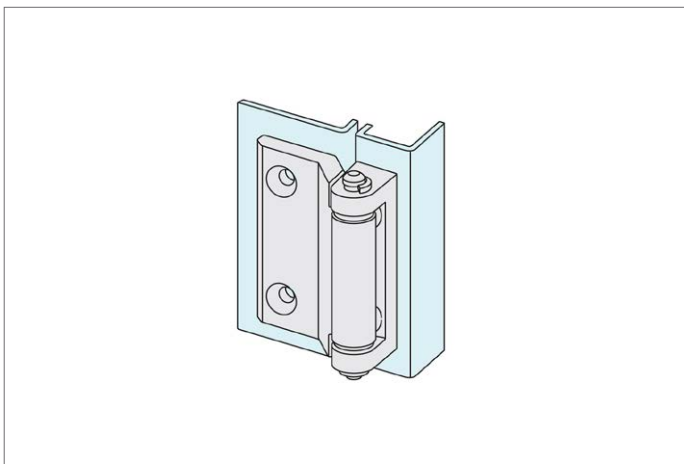

Off-Set Mount Hinge

bolt-on - zinc

Hinges

S2030

HINGES

Material

Body: die cast zinc, black powder coated.
Pin: steel, nickel plated.

Technical Notes

Opening angle 180°. Mount via M5 screw
(not supplied).

Order No.	Finish	h_1	h_2	h_3	l_1	l_2	l_3	l_4	w_1	w_2	w_3	F_x N	F_y N	d_1	d_2
S2030.AW0030	Black Coated	18	13	6	70	35	60	40	45	28.7	13	55	75	5.5	6.5

Mounting example

In the example, mounting option ②, a nut with a countersunk screw, is used to mount the hinge onto the enclosure body.